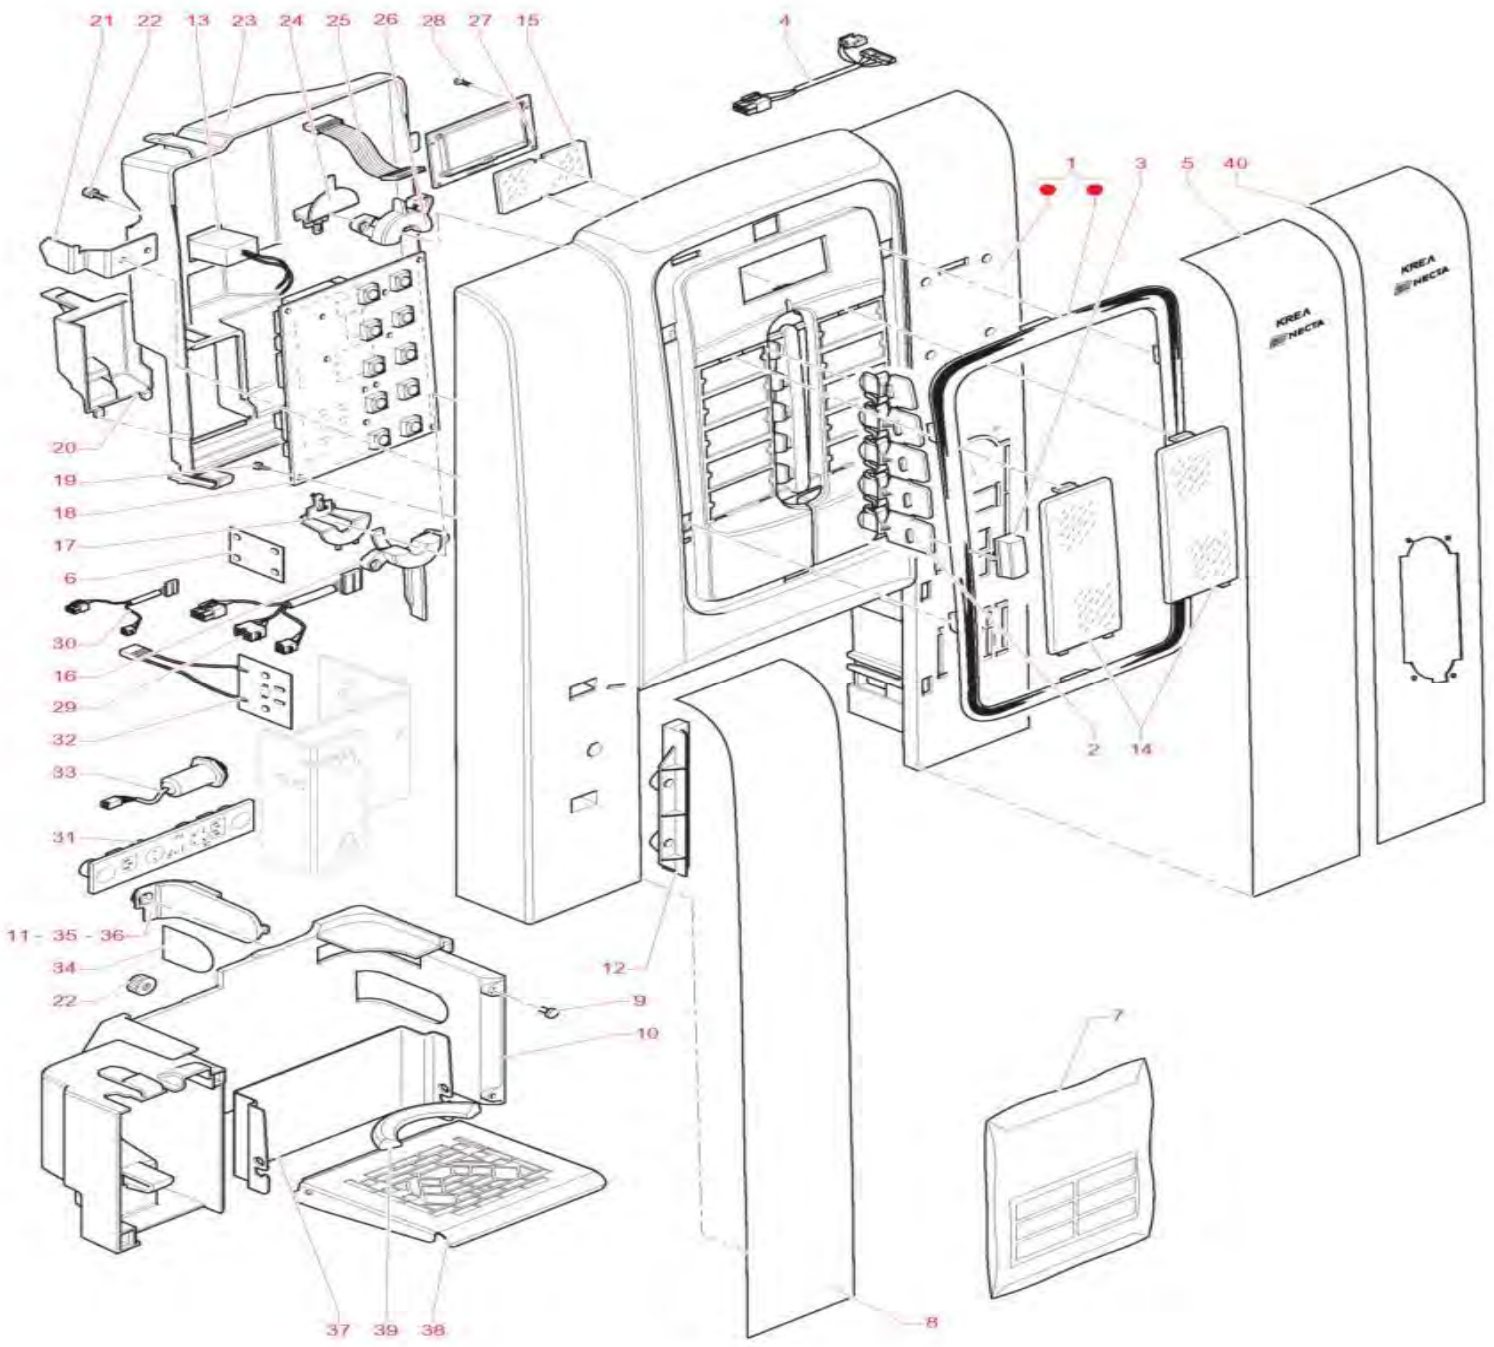

KREA ESPRESSO - 120V 60HZ

Contents

Door	2
Cabinet	4
Electric System	6
Hydraulic System	8
Mixer and Canister	11
Grinder Doser Unit	14
Coffee Unit Z4000 D.46	17
Cabinet Assembly	19

Door

Number	Item	Description
0001	255291	DOOR
0002	255433	PUSH-BUTTON REFERENCE
0003	255455	CHROME-PLATED SELECT KEY
0004	258724	MDB WIRING -UL-
0005	255456	RH CHROME-PLATED INTERFACE PANEL
0006	255309	PAYMENTS CARD
0007	258720	USA PRODUCT PLATES
0008	255457	LH CHROME-PLATED INTERFACE PANEL
0009	987703	SOCKET PEDESTAL
0010	258670	DISPENSING COMPARTMENT WITHOUT FLAP
0011	255298	COMPARTMENT BACK PANEL CAP
0012	255453	HINGE COVER
0013	255447	PULSE COUNTER
0014	255435	PLATE GLASS
0015	255295	GLASS PANEL
0016	255294	LOWER LIGHT GUIDE
0017	255300	LOWER DIFFUSER
0018	255311	CPU CARD
0019	255034	PLAIN TIP SELF-TAPPING SCREW 4X12
0020	255270	LID
0021	255255	BOLT CONNECTION
0022	252384	KNOB M4X10 SHORT
0023	255263	CARD COVER
0024	255299	UPPER DIFFUSER
0025	255306	GRAPHIC DISPLAY WIRING
0026	255293	UPPER LIGHT GUIDE
0027	255312	GRAPHIC DISPLAY WIRING
0028	255724	SELF-TAPPING SCREW 4X8
0029	255307	PAYMENTS WIRING
0030	255459	COMPARTMENT LIGHTING WIRING
0031	253945	POWER SUPPLY LED BOARD
0032	254052	COMPARTMENT ILLUMINATION LED
0033	255506	WIRED PHOTOCELL
0034	254208	CATADIOPTRIC PLATE
0035	255454	COMPARTMENT BACK PANEL GLASS PLATE
0036	255992	OPALINE GLASS LED
0037	255451	BACK PANEL FOR CUP ELEVATION
0038	255450	CUP ELEVATION
0039	255734	CUP BLOCK
0040	256541	INTERFACE PANEL FOR VALIDATOR
NP	250827	KNOB M4X10 LONG