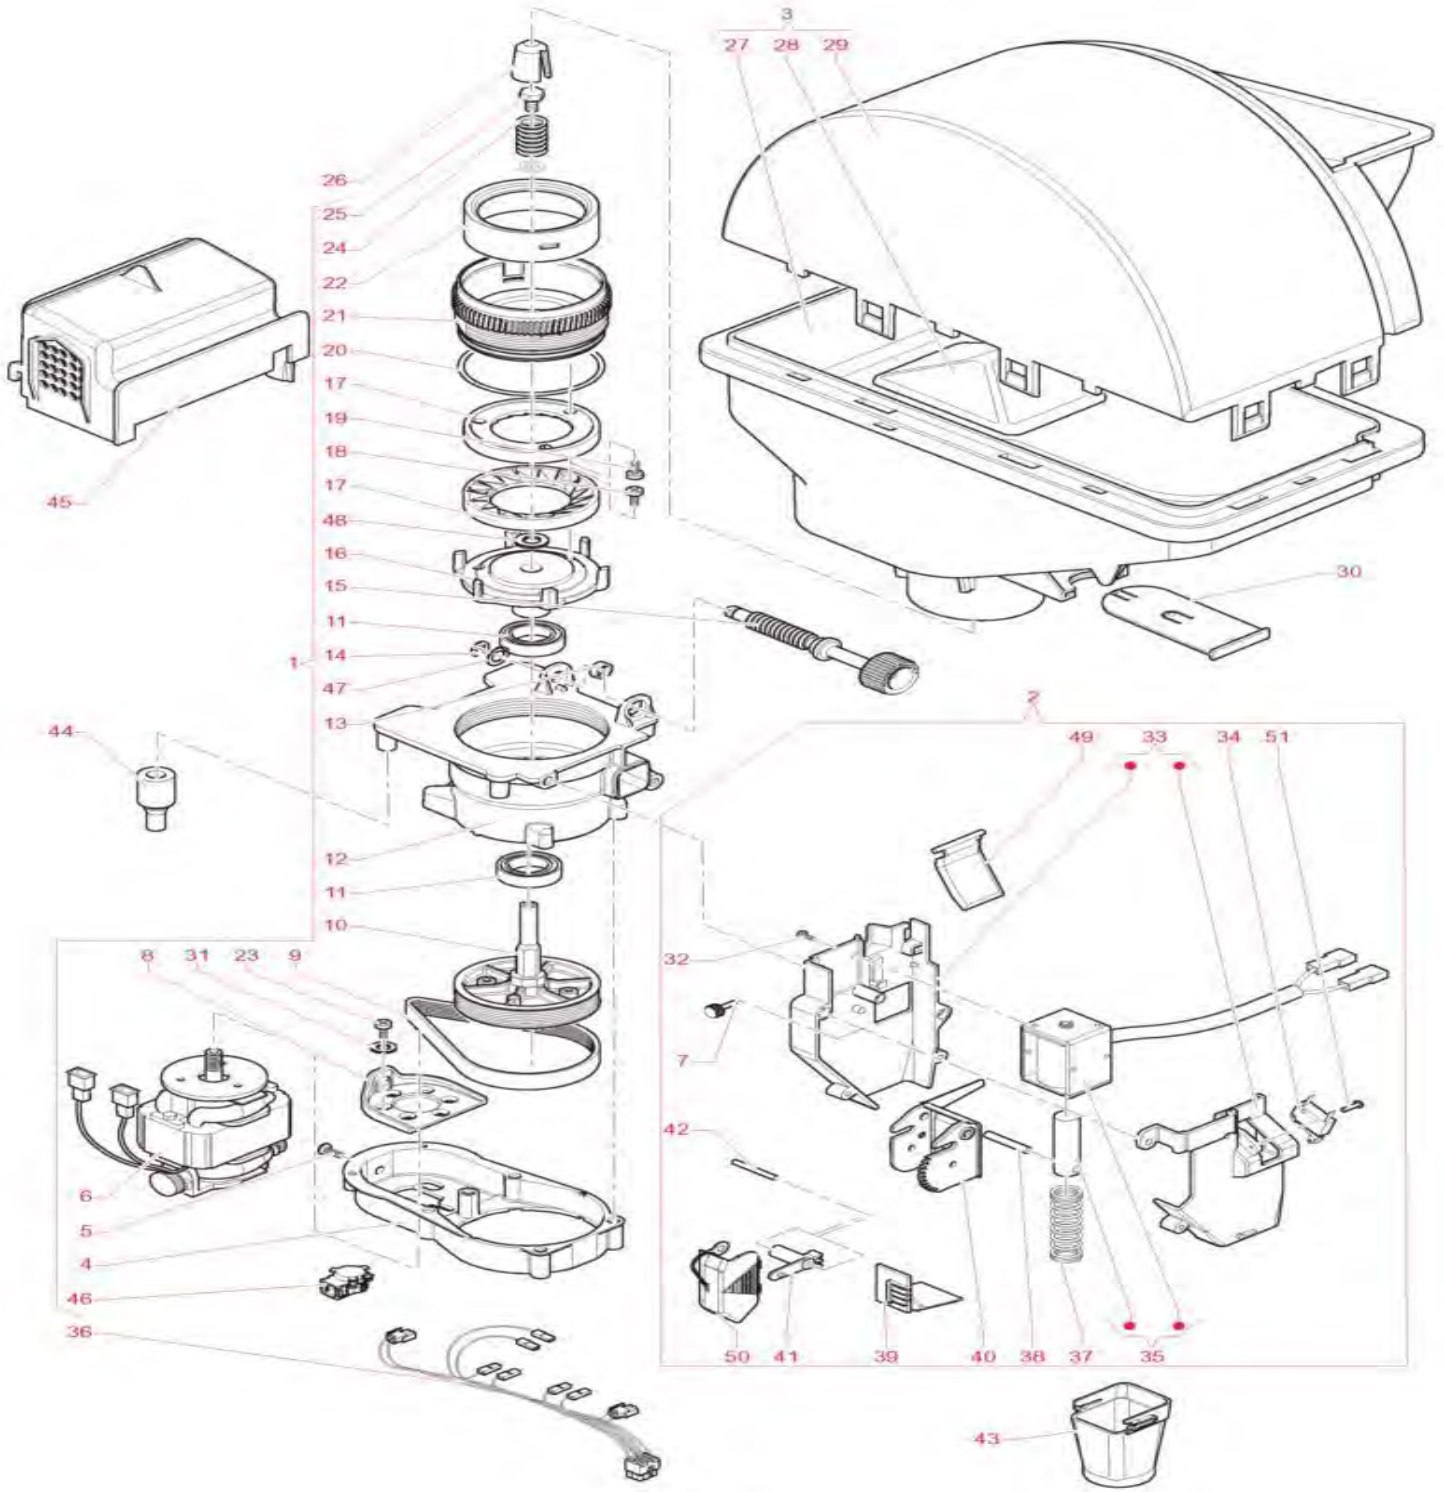

Grinder Doser Unit