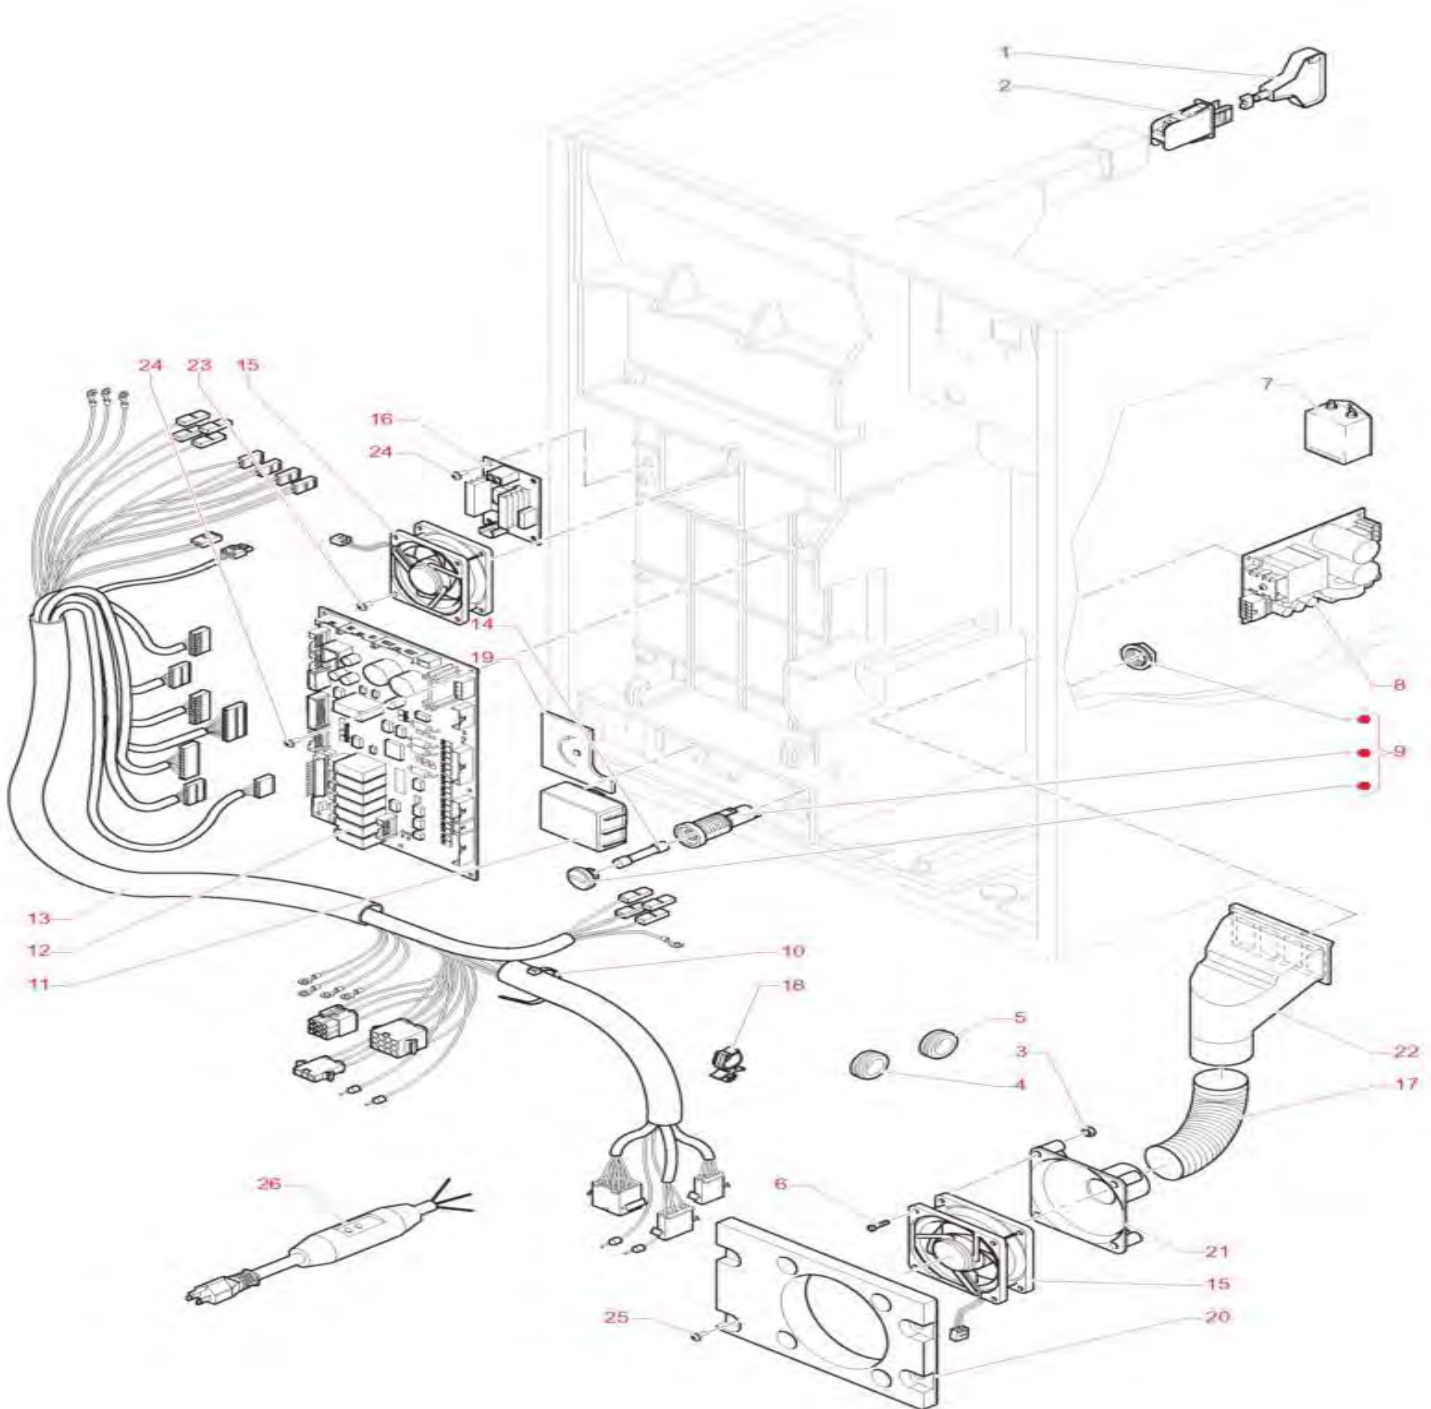

Electric System