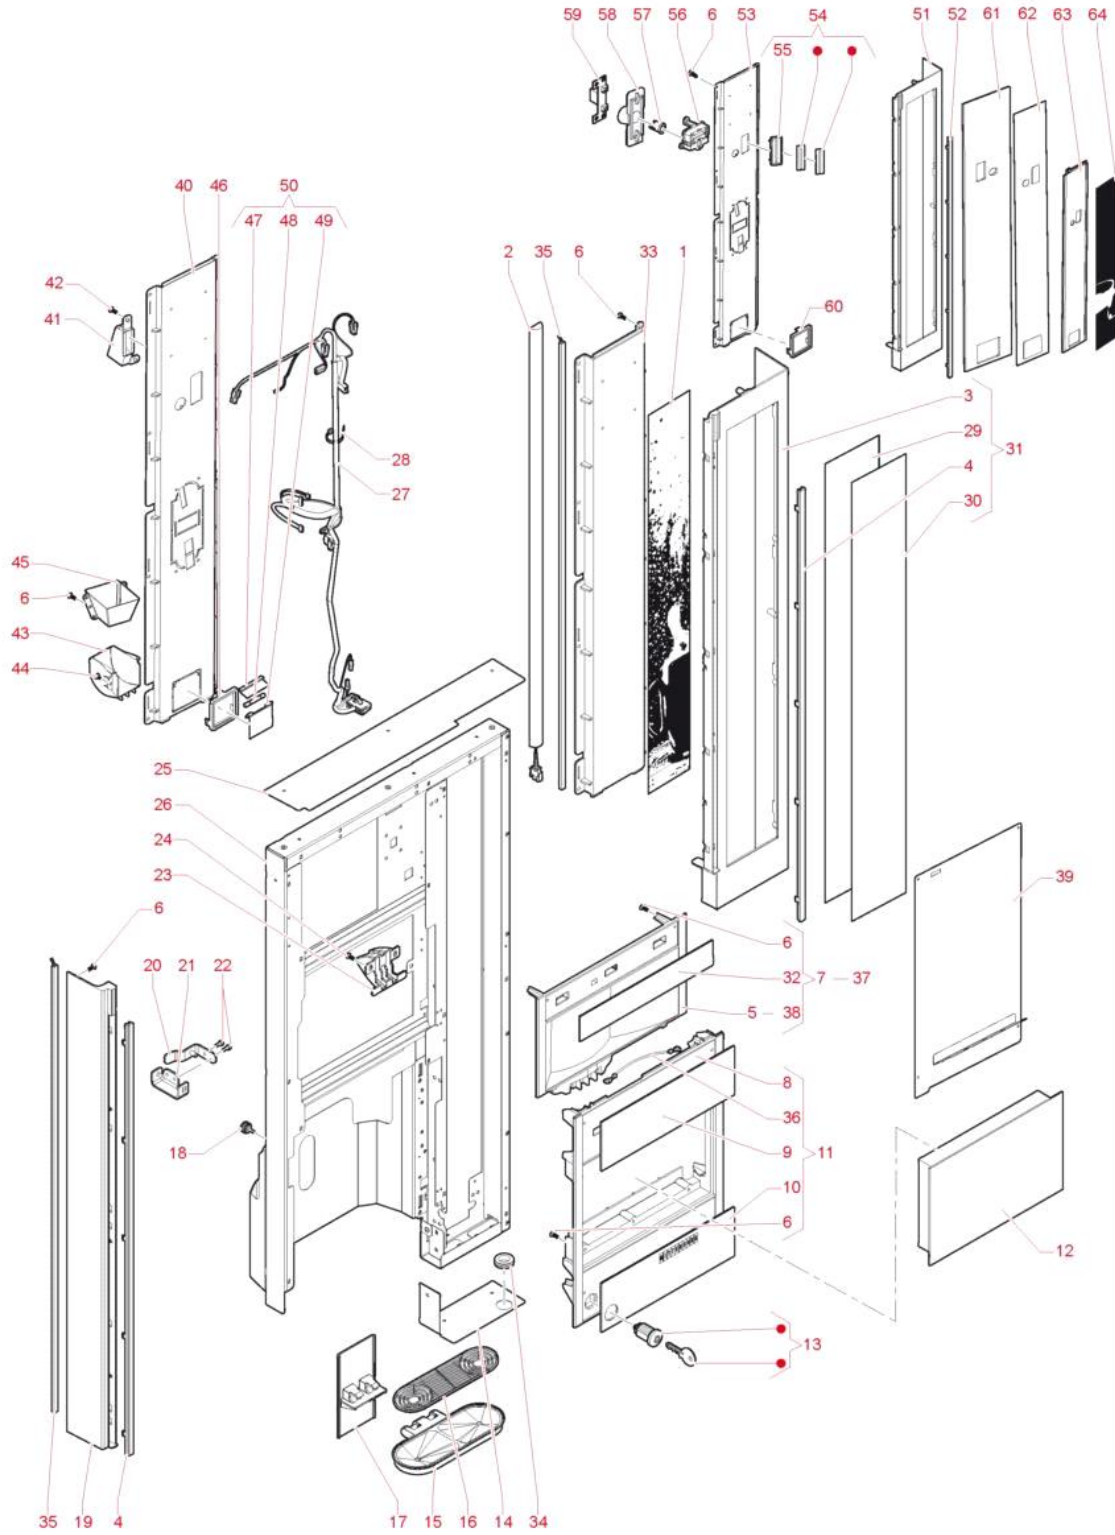

- 1 Door, external side
- 2 Door, internal side
- 3 Cabinet assy and cabinet
- 4 Electric system
- 5 Hydraulic system
- 6 Grinder doser unit
- 7 Mixer and canister
- 8 Coffee unit Z4000
- 9 Group 3 coffee
- 10 Group 2 coffee
- 11 Side canister
- 12 Tea Brewer unit

posLbl	Item	Description	Price ()
0001	260841	PHOTO PANEL NEW MEDITERRANEAN	
0002	259767	740 MM LED HOSE	
0003	259758	PANEL PAYMENT	
0004	259745	LED DIFFUSER	
0005	259756	TOP DOOR COVER	
0006	255034	PLAIN TIP SELF-TAPPING SCREW 4X12	
0007	259776	COFFEE WINDOW ASSEMBLY	
0008	259755	TOUCH SCREEN PANEL	
0009	259845	TOUCH SCREEN UPPER ALUMINIUM PROFILE	
0010	259723	TOUCH ALUMINIUM SURROUND FOR LOCK	
0011	259775	TOUCH SCREEN PANEL ASSEMBLY	
0012	260321	10 ₂ TOUCH ASSEMBLY	
0013	258883	RIELDA ANTI-TAMPER LOCK	
0014	259715	DOOR BOTTOM HEAD	
0015	259736	FLAP	
0016	259610	FLAP GRILLE	
0017	259737	FLAP HINGE	
0018	252384	KNOB M4X10	
0019	259757	LEFT VERTICAL COVER	
0020	259770	LATCH	
0021	259887	LATCH	
0022	255029	SCREW M4X10	
0023	259730	CONTAINER GUIDE	
0024	258628	SELF-TAPPING SCREW. 4X15	
0025	259714	DOOR TOP HEAD	
0026	259846	DOOR FRAME ASSEMBLY	
0027	259765	DOOR WIRING	
0028	090148	CLIP	
0029	259749	OPALINE POSTER	
0030	259748	POSTER TRANSPARENT COVER	
0031	259773	POSTER BANNER ASSEMBLY	
0032	259908	COFFEE WINDOW ALUMINIUM PROFILE	
0033	259705	LED DIFFUSER COVER	
0034	090020	WHIPPING MM 16	
0035	259886	760 MM LED STRIP	
0036	36394100	POWER CABLE 5X1.5 16A 400V	0.00
0037	261028	INSTANT WINDOW ASSEMBLY	0.00
0038	260774	UPPER DOOR PANEL	0.00
0039	261027	ASSY.COVER TOUCH SCREEN AREA	0.00
0040	259871	PAYMENT FRONT PLATE	
0041	259873	COIN CHUTE	
0042	255028	SELF-TAPPING SCREW 3,9X9,5	
0043	257148	CHANGE RETURN TRAY-WHITE-	
0044	255724	SELF-TAPPING SCREW 4X8	